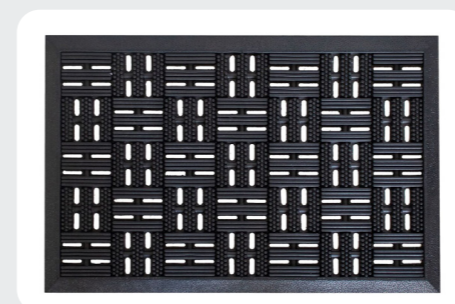

Bolero

Article number: 887
 Size: 42x71 cm
 Packed per: 8 pieces

Dekormat Hemisphere

Article number: 255
 Size: 40x60 cm
 Packed per: 10 pieces

Dekormat Rectangle

Article number: 453
 Size: 40x60 cm
 Packed per: 10 pieces