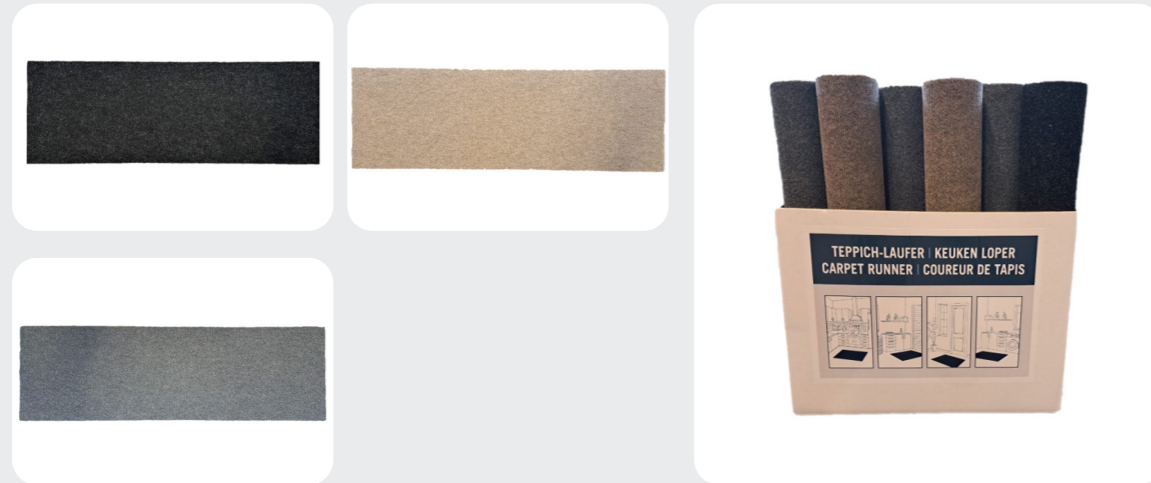

Promo

Article number: 880
Size: 60x180 cm
Packed per: 18 pieces