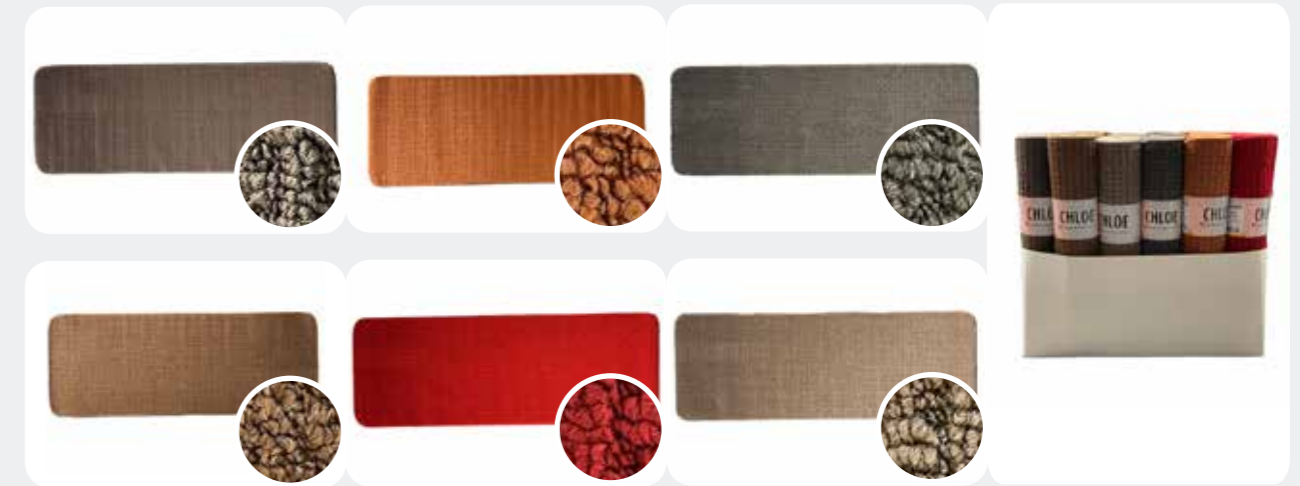

Chloë

Article number: 751

Size: 57x150 cm

Packed per: 24 pieces (box)