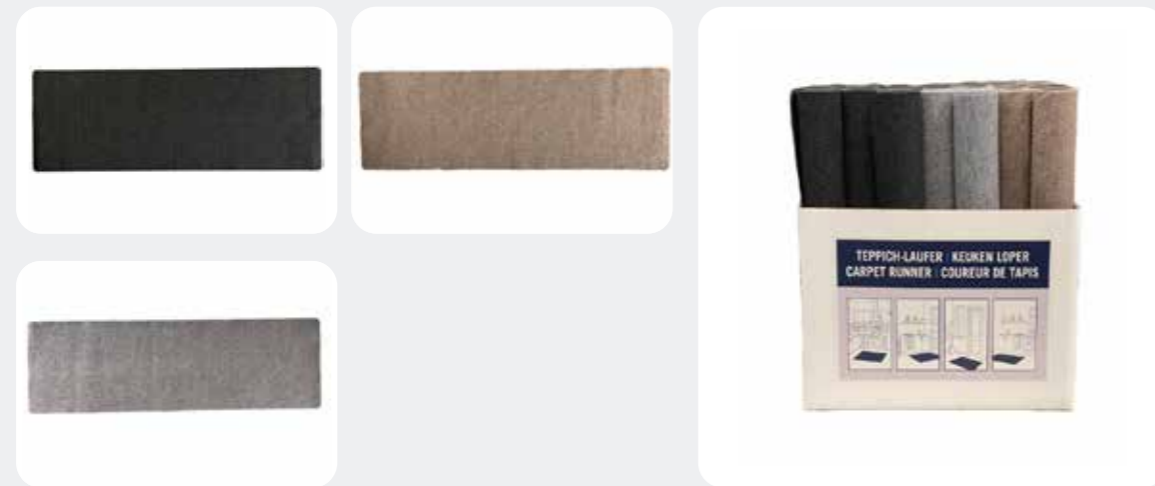

Promo

Article number: 880

Size: 60x180 cm

Packed per: 28 pieces