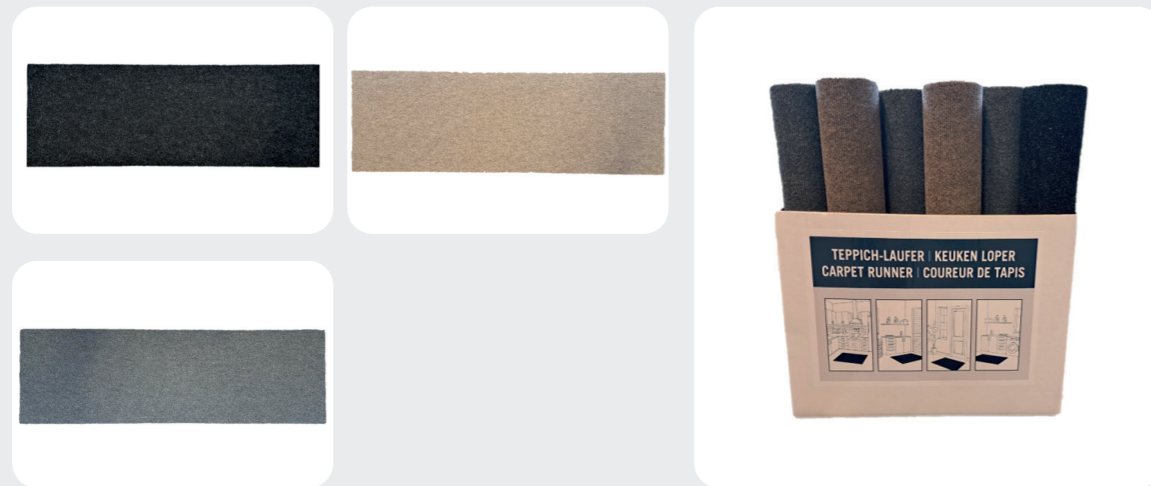

Promo

Article number: 880
Size: 60x180 cm
Packed per: 18 pieces