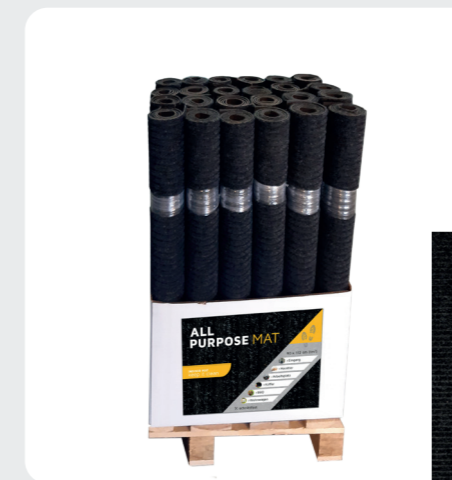

Corridor

Article number:	743
Size:	40x60 cm
Packed per:	20 pieces

Duomat Phaeton / Phaeton alu

Article number:	795	1368	272 (alu)
Size:	48x75 cm	80x100cm	48x75cm
Packed per:	10 pieces	5 pieces	10 pieces

Ribcord Grandis

Article number:	494	731
Size:	40x60 cm	50x80 cm
Packed per:	12 pieces (assorti)	12 pieces (assorti)

Blizzard

Article number:	484
Size:	40x60 cm
Packed per:	12 pieces

Viking

Article number:	312
Size:	40x60 cm
Packed per:	50 pieces

Duorib Frontera

Article number:	710	288
Size:	25x60 cm	40x60 cm
Packed per:	15 pieces	15 pieces

Ribcord Atlantis

Article number:	242	276
Size:	40x60 cm	50x80 cm
Packed per:	24 pieces	20 pieces

All Purpose Mat (APM)

Article number:	864
Size:	90x112 cm
Packed per:	16 pieces