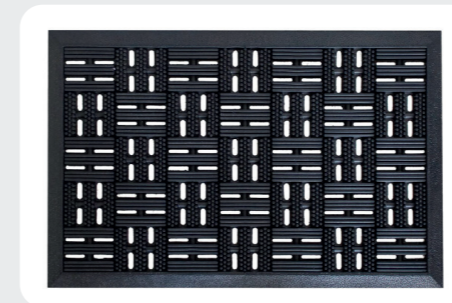

Bolero

Article number: 887
 Size: 42x71 cm
 Packed per: 8 pieces

Dekormat Hemisphere

Article number: 255
 Size: 40x60 cm
 Packed per: 10 pieces

Dekormat Rectangle

Article number: 453
 Size: 40x60 cm
 Packed per: 10 pieces