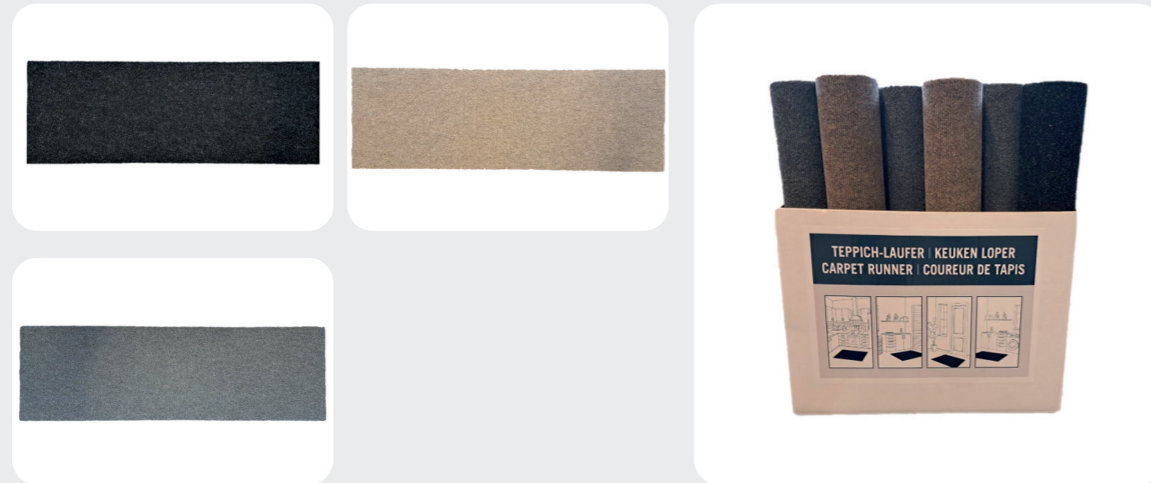

Promo

Article number: 880
Size: 60x180 cm
Packed per: 18 pieces