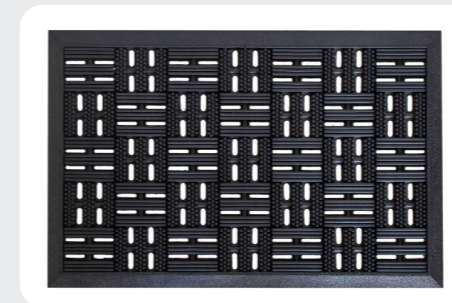

Bolero

Article number: 887
 Size: 42x71 cm
 Packed per: 8 pieces

Dekormat Hemisphere

Article number: 255
 Size: 40x60 cm
 Packed per: 10 pieces

Dekormat Rectangle

Article number: 453
 Size: 40x60 cm
 Packed per: 10 pieces