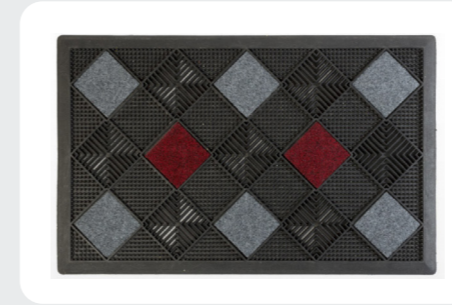

Laguna

Article number:	764
Size:	45x75 cm
Packed per:	4 pieces